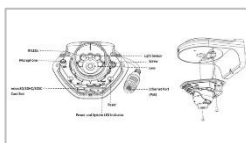

3-AXIS Mechanical Design

VNS IR Mini Dome Camera features 3-axis mechanical design for fast and easy adjustment of the camera's viewing angle, allowing you to position the camera precisely.