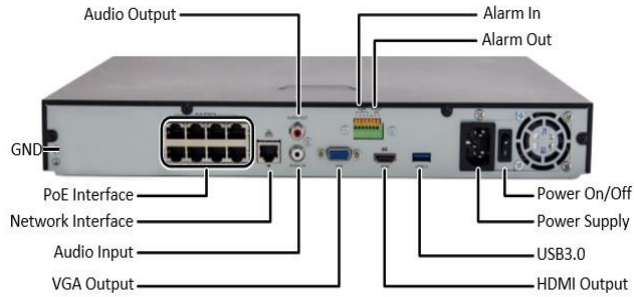

General	
Power Supply	220V AC Power Consumption: ≤ 9W (without HDD)
Working Environment	-10°C ~ +55°C (+14°F ~ +131°F), Humidity ≤ 90% RH (Non-condensing)
Dimensions (W x D x H)	380mm x 315mm x 53mm (15" x 12.4" x 2.1")
Weight (without HDD)	≤2.6kg (5.73lb)
Product Details	
Part Code	NV-NR208KE02P8
Description	8 Channel, 2 SATA Interface, 1U, 265+ Vcom & 4K, 8 PoE, Alarm I/O
Part Code	NV-NR216KE02P16
Description	16 Channel, 2 SATA Interface, 1U, 265+ Vcom & 4K, 16 PoE, Alarm I/O

REAR PANEL