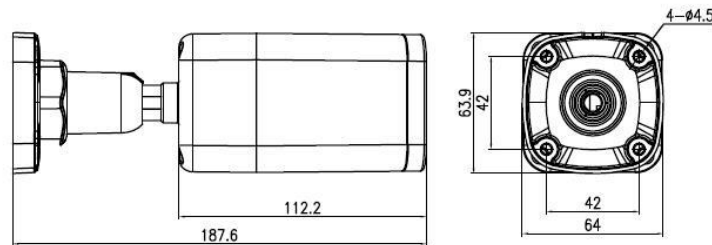

Storage	
Edge Storage	MicroSD, up to 256GB
Network Storage	ANR
General	
Power	DC 12V±25%, PoE (IEEE802.3af) <span style="float: right;">Power Consumption: Max 8.5W</span>
Dimensions (L x W x H)	187.6 x 64 x 64mm (7.39" x 2.52" x 2.52")
Weight	0.6 kg (1.32 lb)
Working Environment	-40°C ~ 55°C (-40°F ~ 131°F)
Operating Humidity	Less than 90% RH
Ingress Protection	IP67
Vandal Resistant	IK10
Product Details	
Part Code	PB4L1R3VTC
Description	Professional Series, Bullet, 4MP(2592 x 1520:25/30fps) Fixed 2.8mm Lens, VIR Range up to 30m, Audio I/O, Alarm I/O, Micro SD Card Slot, 120db WDR, DC12V/PoE(802.3af), IP67, Built-in AI Function
Part Code	PB4L3R3VTC
Description	Professional Series, Bullet, 4MP(2592 x 1520:25/30fps) Fixed 4.0mm Lens, VIR Range up to 30m, Audio I/O, Alarm I/O, Micro SD Card Slot, 120db WDR, DC12V/PoE(802.3af), IP67, Built-in AI Function

## DIMENSIONS