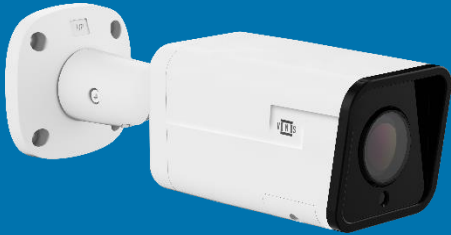

## KEY FEATURES

- 5 Megapixel Resolution
- 2592 x 1944:25fps
- 265+ Vcom/H.265/H.264/MJPEG
- Triple Stream
- 2.8/4.0mm Fixed Lens
- 120db WDR
- Micro SD Card Slot
- Corridor Mode
- Alarm I/O
- Audio I/O
- VIR Range: up to 30m (98.4 ft)
- DC12V & PoE
- Weatherproof IP67
- Vandal Resistance IK10

Storage	
Edge Storage	MicroSD, up to 256GB
Network Storage	ANR
General	
Power	DC 12V±25%, PoE (IEEE802.3af) <span style="float: right;">Power Consumption: Max 8.5W</span>
Dimensions ( L x W x H)	187.6 x 64 x 64mm (7.39" x 2.52" x 2.52")
Weight	0.6 kg (1.32 lb)
Working Environment	-40°C ~ 55°C (-40°F ~ 131°F)
Operating Humidity	Less than 90% RH
Ingress Protection	IP67
Vandal Resistant	IK10
Product Details	
Part Code	PB5L1R3VTC
Description	Professional Series, Bullet, 5MP(2592 x 1944:25/30fps) Fixed 2.8mm Lens, VIR Range up to 30m, Audio I/O, Alarm I/O, Micro SD Card Slot, 120db WDR, DC12V/PoE(802.3af), IP67, Built-in AI Function
Part Code	PB5L3R3VTC
Description	Professional Series, Bullet, 5MP(2592 x 1944:25/30fps) Fixed 4.0mm Lens, VIR Range up to 30m, Audio I/O, Alarm I/O, Micro SD Card Slot, 120db WDR, DC12V/PoE(802.3af), IP67, Built-in AI Function