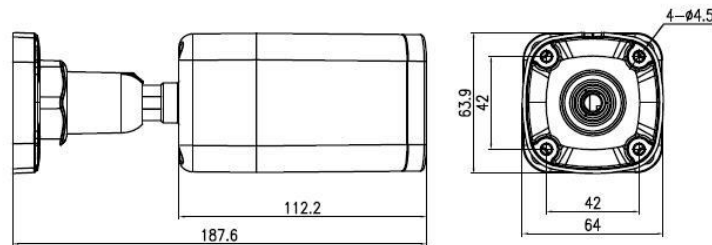

Storage	
Edge Storage	MicroSD, up to 256GB
Network Storage	ANR
General	
Power	DC 12V±25%, PoE (IEEE802.3af) <span style="float: right;">Power Consumption: Max 8.5W</span>
Dimensions ( L x W x H)	187.6 x 64 x 64mm (7.39" x 2.52" x 2.52")
Weight	0.6 kg (1.32 lb)
Working Environment	-40°C ~ 55°C (-40°F ~ 131°F)
Operating Humidity	Less than 90% RH
Ingress Protection	IP67
Vandal Resistant	IK10
Product Details	
Part Code	PB5L1R3VTC
Description	Professional Series, Bullet, 5MP(2592 x 1944:25/30fps) Fixed 2.8mm Lens, VIR Range up to 30m, Audio I/O, Alarm I/O, Micro SD Card Slot, 120db WDR, DC12V/PoE(802.3af), IP67, Built-in AI Function
Part Code	PB5L3R3VTC
Description	Professional Series, Bullet, 5MP(2592 x 1944:25/30fps) Fixed 4.0mm Lens, VIR Range up to 30m, Audio I/O, Alarm I/O, Micro SD Card Slot, 120db WDR, DC12V/PoE(802.3af), IP67, Built-in AI Function

## DIMENSIONS