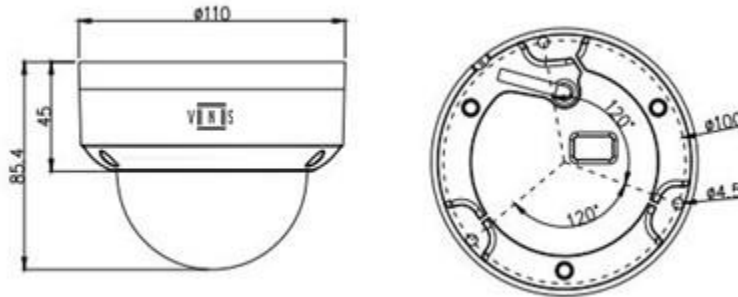

Storage	
Edge Storage	MicroSD, up to 256GB
Network Storage	ANR
General	
Power	DC 12V±25%, PoE (IEEE802.3af) Power Consumption: Max 5.5W
Dimensions (φ x H)	φ110 x 85.4mm (φ4.33" x 3.36")
Weight	0.47 kg (1.04 lb)
Working Environment	-40°C ~ 55°C (-40°F ~ 131°F)
Operating Humidity	Less than 90% RH
Ingress Protection	IP67
Vandal Resistant	IK10
Product Details	
Part Code	PD8L1R3VTC
Description	Professional Series, Dome, 8MP(3840 x 2160:25/30fps) Fixed 2.8mm Lens, VIR Range up to 30m, Audio I/O, Alarm I/O, Micro SD Card Slot, 120db WDR, DC12V/PoE(802.3af), IP67, IK10, Built-in AI Function
Part Code	PD8L3R3VTC
Description	Professional Series, Dome, 8MP(3840 x 2160:25/30fps) Fixed 4.0mm Lens, VIR Range up to 30m, Audio I/O, Alarm I/O, Micro SD Card Slot, 120db WDR, DC12V/PoE(802.3af), IP67, IK10, Built-in AI Function

DIMENSIONS

ACCESSORIES

Wall Mount Bracket Model No.: VN-DWM02	Wall Mount Bracket Model No.: VN-DWM01	Bracket Mount Adaptor Model No.: VN-DBM03
Corner Mount Bracket Model No.: VN-CM02	Pendent Mount Bracket Model No.: CBK402	Pole Mount Bracket Model No.: VN-PM01