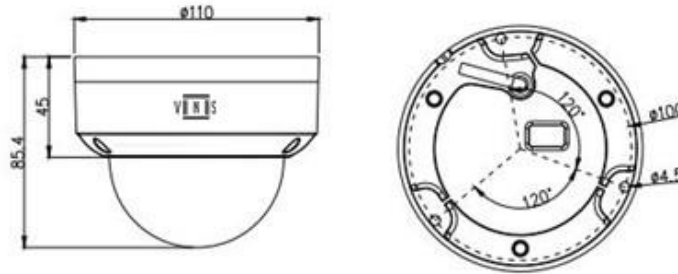

Storage	
Edge Storage	MicroSD, up to 256GB
Network Storage	ANR
General	
Power	DC 12V±25%, PoE (IEEE802.3af) <span style="float: right;">Power Consumption: Max 5.5W</span>
Dimensions (φ x H)	φ110 x 85.4mm (φ4.33" x 3.36")
Weight	0.47 kg (1.04 lb)
Working Environment	-40°C ~ 55°C (-40°F ~ 131°F)
Operating Humidity	Less than 90% RH
Ingress Protection	IP67
Vandal Resistant	IK10
Product Details	
Part Code	PD2L1R3VTC
Description	Professional Series, Dome, 2MP(1920 x 1080:25/30fps) Fixed 2.8mm Lens, VIR Range up to 30m, Audio I/O, Alarm I/O, Micro SD Card Slot, 120db WDR, DC12V/PoE(802.3af), IP67, IK10, Built-in AI Function
Part Code	PD2L3R3VTC
Description	Professional Series, Dome, 2MP(1920 x 1080:25/30FPS) Fixed 4.0mm Lens, VIR Range up to 30m, Audio I/O, Alarm I/O, Micro SD Card Slot, 120db WDR, DC12V/PoE(802.3af), IP67, IK10, Built-in AI Function

## DIMENSIONS