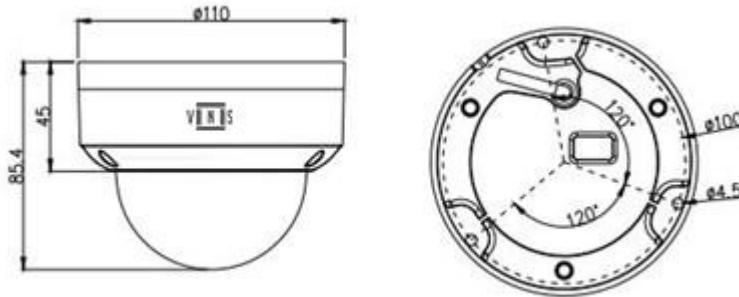

Storage	
Edge Storage	MicroSD, up to 256GB
Network Storage	ANR
General	
Power	DC 12V±25%, PoE (IEEEsd 802.3af) Power Consumption: Max 5.5W
Dimensions (φ x H)	φ110 x 85.4mm (φ4.33" x 3.36")
Weight	0.47 kg (1.04 lb)
Working Environment	-40°C ~ 55°C (-40°F ~ 131°F)
Operating Humidity	Less than 90% RH
Ingress Protection	IP67
Vandal Resistant	IK10
Product Details	
Part Code	PD4L1R3VTC
Description	Professional Series, Dome, 4MP(2592 x 1520:25/30fps) Fixed 2.8mm Lens, VIR Range up to 30m, Audio I/O, Alarm I/O, Micro SD Card Slot, 120db WDR, DC12V/PoE(802.3af), IP67, IK10, Built-in AI Function
Part Code	PD4L3R3VTC
Description	Professional Series, Dome, 4MP(2592 x 1520:25/30fps) Fixed 4.0mm Lens, VIR Range up to 30m, Audio I/O, Alarm I/O, Micro SD Card Slot, 120db WDR, DC12V/PoE(802.3af), IP67, IK10, Built-in AI Function

DIMENSIONS

ACCESSORIES

Wall Mount Bracket Model No.: VN-DWM02	Wall Mount Bracket Model No.: VN-DWM01	Bracket Mount Adaptor Model No.: VN-DBM03
Corner Mount Bracket Model No.: VN-CM02	Pendent Mount Bracket Model No.: CBK402	Pole Mount Bracket Model No.: VN-PM01