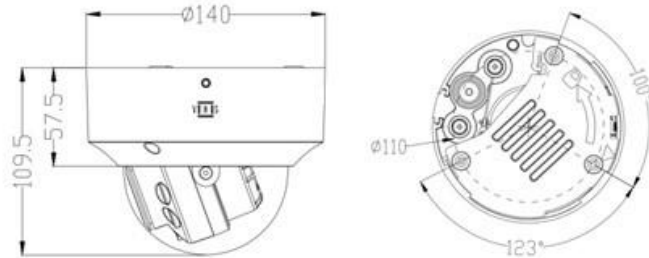

Storage	
Edge Storage	MicroSD, up to 256GB
Network Storage	ANR
General	
Power	DC 12V±25%, PoE (IEEE 802.3af) Power Consumption: Max 8W
Dimensions (φ x H)	φ140 x 110 mm (φ5.51" x 4.33")
Weight	0.73 kg (1.61 lb)
Working Environment	-40°C ~ 55°C (-40°F ~ 131°F)
Operating Humidity	Less than 90% RH
Ingress Protection	IP67
Vandal Resistant	IK10
Product Details	
Part Code	PD8X5R4VTC2
Description	Professional Series, Dome, 8MP(3840 x 2160:25/30fps), Motorized Zoom Lens(2.7~13.5mm), VIR Range up to 40m, Audio I/O, Alarm I/O, Micro SD Card Slot, 120db WDR, DC12V/PoE(802.3af), IP67, Built-in AI Function

DIMENSIONS

ACCESSORIES

Wall Mount Bracket Model No.: VN-DWM02	Wall Mount Bracket Model No.: VN-DWM01	Bracket Mount Adaptor Model No.: VN-DBM07
Corner Mount Bracket Model No.: VN-CM02	Pendent Mount Bracket Model No.: CBK402	Pole Mount Bracket Model No.: VN-PM01