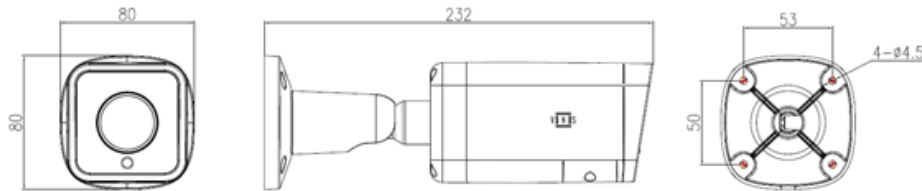

Storage	
Edge Storage	MicroSD, up to 256GB
Network Storage	ANR
General	
Power	DC 12V±25%, PoE (IEEE 802.3af) Power Consumption: Max 8.5W
Dimensions (L x W x H)	232 x 80 x 80mm (9.13" x 3.15" x 3.15")
Weight	0.81 kg (1.79 lb)
Working Environment	-40°C ~ 55°C (-40°F ~ 131°F)
Operating Humidity	Less than 90% RH
Ingress Protection	IP67
Vandal Resistant	IK10
Product Details	
Part Code	PB2X5R4VTC
Description	Professional Series, Bullet, 2MP(1920 x 1080:25/30fps), Motorized Zoom Lens(2.7~13.5mm), VIR Range up to 40m, Audio I/O, Alarm I/O, Micro SD Card Slot, 120db WDR, DC12V/PoE(802.3af), IP67, Built-in AI Function

DIMENSIONS

ACCESSORIES