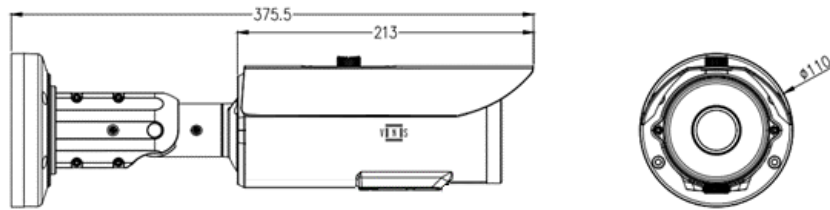

Storage	
Edge Storage	MicroSD, up to 256GB
Network Storage	ANR
General	
Power	DC 12V±25%, PoE (IEEE802.3af) Power Consumption: Max 10.5W
Dimensions (φ x L)	φ110 x 375.5mm (φ4.33" x 14.78")
Weight	1.45 Kg (3.2 lb)
Working Environment	-40°C ~ 55°C (-40°F ~ 131°F)
Operating Humidity	Less than 90% RH
Ingress Protection	IP67
Vandal Resistant	IK10
Product Details	
Part Code	PB2X5R6VTC
Description	Professional Series, Bullet, 2MP(1920 x 1080:25/30fps), Motorized Zoom Lens(2.7~13.5mm), VIR Range up to 60m, Audio I/O, Alarm I/O, Micro SD Card Slot, 120db WDR, DC12V/PoE(802.3af), IP67, Built-in AI Function

DIMENSIONS

ACCESSORIES