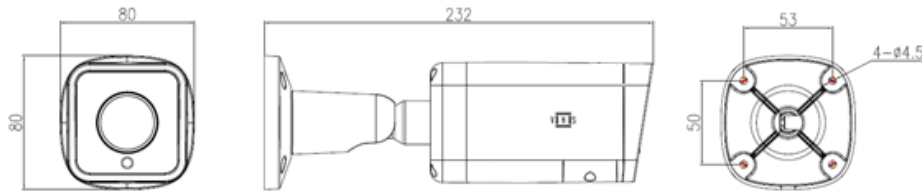

Storage	
Edge Storage	MicroSD, up to 256GB
Network Storage	ANR
General	
Power	DC 12V±25%, PoE (IEEE 802.3af) Power Consumption: Max 8.5W
Dimensions (L x W x H)	232 x 80 x 80mm (9.13" x 3.15" x 3.15")
Weight	0.81 kg (1.79 lb)
Working Environment	-40°C ~ 55°C (-40°F ~ 131°F)
Operating Humidity	Less than 90% RH
Ingress Protection	IP67
Vandal Resistant	IK10
Product Details	
Part Code	PB4X5R4VTC
Description	Professional Series, Bullet, 4MP(2592 x 1520:25/30fps), Motorized Zoom Lens(2.7~13.5mm), VIR Range up to 40m, Audio I/O, Alarm I/O, Micro SD Card Slot, 120db WDR, DC12V/PoE(802.3af), IP67, Built-in AI Function

DIMENSIONS

ACCESSORIES