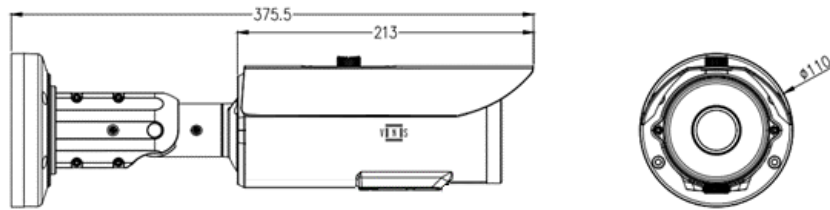

Storage	
Edge Storage	MicroSD, up to 256GB
Network Storage	ANR
General	
Power	DC 12V±25%, PoE (IEEE802.3af) <span style="float: right;">Power Consumption: Max 10.5W</span>
Dimensions (φ x L)	φ110 x 375.5mm (φ4.33" x 14.78")
Weight	1.45 Kg (3.2 lb)
Working Environment	-40°C ~ 55°C (-40°F ~ 131°F)
Operating Humidity	Less than 90% RH
Ingress Protection	IP67
Vandal Resistant	IK10
Product Details	
Part Code	PB4X5R6VTC
Description	Professional Series, Bullet, 4MP(2592 x 1520:25/30fps), Motorized Zoom Lens(2.7~13.5mm), VIR Range up to 60m, Audio I/O, Alarm I/O, Micro SD Card Slot, 120db WDR, DC12V/PoE(802.3af), IP67, Built-in AI Function

## DIMENSIONS