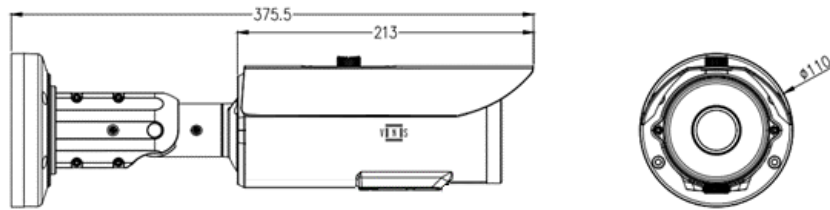

Storage	
Edge Storage	MicroSD, up to 256GB
Network Storage	ANR
General	
Power	DC 12V±25%, PoE (IEEE802.3af) <span style="float: right;">Power Consumption: Max 10.5W</span>
Dimensions (φ x L)	φ110 x 375.5mm (φ4.33" x 14.78")
Weight	1.45 Kg (3.2 lb)
Working Environment	-40°C ~ 55°C (-40°F ~ 131°F)
Operating Humidity	Less than 90% RH
Ingress Protection	IP67
Vandal Resistant	IK10
Product Details	
Part Code	PB5X5R6VTC
Description	Professional Series, Bullet, 5MP(2592 x 1944:25/30fps), Motorized Zoom Lens (2.7~13.5mm), VIR Range up to 60m, Audio I/O, Alarm I/O, Micro SD Card Slot, 120db WDR, DC12V/PoE(802.3af), IP67, Built-in AI Function

## DIMENSIONS