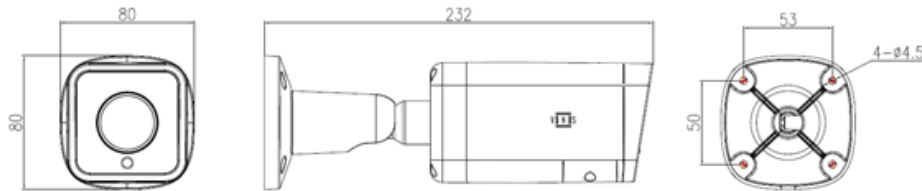

Storage	
Edge Storage	MicroSD, up to 256GB
Network Storage	ANR
General	
Power	DC 12V±25%, PoE (IEEE 802.3af) Power Consumption: Max 8.5W
Dimensions (L x W x H)	232 × 80 × 80mm (9.13" × 3.15" × 3.15")
Weight	0.81 kg (1.79 lb)
Working Environment	-40°C ~ 55°C (-40°F ~ 131°F)
Operating Humidity	Less than 90% RH
Ingress Protection	IP67
Vandal Resistant	IK10
Product Details	
Part Code	PB8X5R4VTC
Description	Professional Series, Bullet, 8MP(3840 x 2160:25/30fps), Motorized Zoom Lens(2.7~13.5mm), VIR Range up to 40m, Audio I/O, Alarm I/O, Micro SD Card Slot, 120db WDR, DC12V/PoE(802.3af), IP67, Built-in AI Function

DIMENSIONS

ACCESSORIES