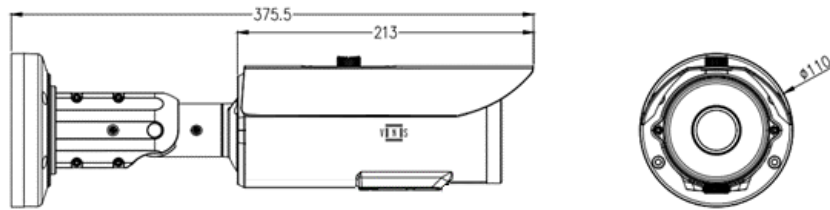

Storage	
Edge Storage	MicroSD, up to 256GB
Network Storage	ANR
General	
Power	DC 12V±25%, PoE (IEEE802.3af) Power Consumption: Max 10.5W
Dimensions (φ x L)	φ110 x 375.5mm (φ4.33" x 14.78")
Weight	1.45 Kg (3.2 lb)
Working Environment	-40°C ~ 55°C (-40°F ~ 131°F)
Operating Humidity	Less than 90% RH
Ingress Protection	IP67
Vandal Resistant	IK10
Product Details	
Part Code	PB8X5R6VTC
Description	Professional Series, Bullet, 8MP(3840 x 2160:25/30fps), Motorized Zoom Lens(2.7~13.5mm), VIR Range up to 60m, Audio I/O, Alarm I/O, Micro SD Card Slot, 120db WDR, DC12V/PoE(802.3af), IP67, Built-in AI Function

DIMENSIONS

ACCESSORIES