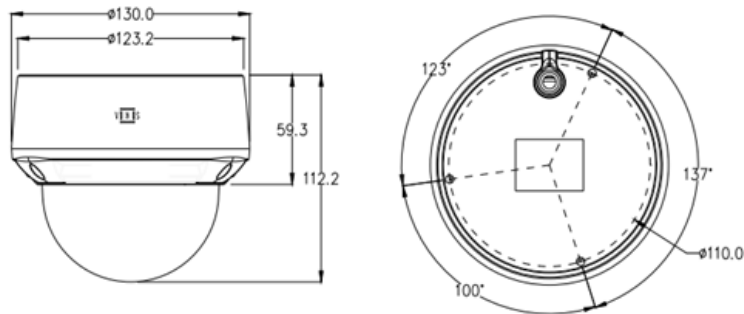

IP67

WDR

Smart Features

Model No.	PD2X5R4VTC
Sensor	1/2.8" 2.0 Megapixel, Progressive Scan, CMOS
Lens	2.7 ~ 13.5mm Motorized Zoom Lens
Field of View	H: 101°~28°, V: 54°~16°
Shutter	Auto/Manual, 1 ~ 1/100000s
Minimum Illumination	Colour: 0.003 Lux (F1.4, AGC ON) 0 Lux with IR on
Day/Night	IR-cut Filter with Auto Switch (ICR)
Digital Noise Reduction	2D/3D DNR
S/N	≥55 dB
IR Range	Up to 40m (131ft) VIR Range
WDR	120db WDR
<b>Video</b>	
Video Compression	Vcom H.265+, H.264, MJPEG
H.264 Code Profile	Baseline Profile, Main Profile, High Profile
Frame Rate	Stream1: 1920 x 1080, 1280 x 720 @ 25/30fps Stream2: D1, VGA, 640 x 360, CIF, QVGA @ 25/30fps Stream3: VGA, CIF, QVGA @ 25/30fps
BLD	Supported
BLC	Supported
XLight	Supported
Corridor Mode	Supported
OSD	Supported
Privacy Mask	Up to 8 areas
ROI	Up to 8 areas
Motion Detection	Supported
<b>Smart Function</b>	
Intelligent Detection	Support face, Human, Vehicle Detection, Corridor Mode, Perimeter, Single Virtual Fence, Double Virtual Fences, Loiter, Converse, People Counting
<b>Network</b>	
Protocols	IPv4, IGMP, ICMP, ARP, TCP, UDP, DHCP, PPPoE, RTP, RTSP, RTCP, DNS, DDNS, NTP, FTP, UPnP, HTTP, HTTPS, SMTP, 802.1x,
<b>Interface</b>	
Network	1 RJ45 10M/100M Base-TX Ethernet
Alarm I/O	1/1
Audio I/O	1/1
<b>Audio</b>	
Compression	G.711, RAW_PCM
Bit Rate	8kbps, 16kps, 64kbps

Storage	
Edge Storage	MicroSD, up to 256GB
Network Storage	ANR
General	
Power	DC 12V±25%, PoE (IEEE 802.3af) <span style="float: right;">Power Consumption: Max 8.5W</span>
Dimensions (φ x H)	φ130 x 112mm (φ5.12" x 4.41")
Weight	0.8 kg (1.76 lb)
Working Environment	-40°C ~ 55°C (-40°F ~ 131°F)
Operating Humidity	Less than 90% RH
Ingress Protection	IP67
Vandal Resistant	IK10
Product Details	
Part Code	PD2X5R4VTC
Description	Professional Series, Dome, 2MP(1920 x 1080:25/30fps), Motorized Zoom Lens(2.7~13.5mm), VIR Range up to 40m, Audio I/O, Alarm I/O, Micro SD Card Slot, 120db WDR, DC12V/PoE(802.3af), IP67, Built-in AI Function

## DIMENSIONS