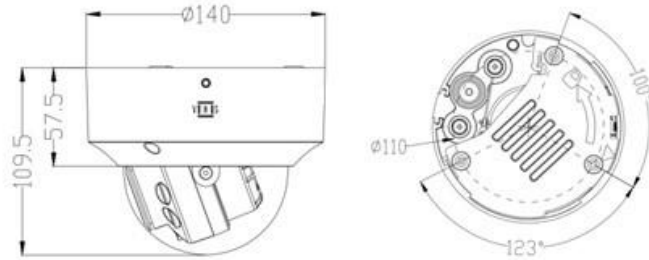

Storage	
Edge Storage	MicroSD, up to 256GB
Network Storage	ANR
General	
Power	DC 12V±25%, PoE (IEEE 802.3af) Power Consumption: Max 8W
Dimensions (φ x H)	φ140 × 110 mm (φ5.51" × 4.33")
Weight	0.73 kg (1.61 lb)
Working Environment	-40°C ~ 55°C (-40°F ~ 131°F)
Operating Humidity	Less than 90% RH
Ingress Protection	IP67
Vandal Resistant	IK10
Product Details	
Part Code	PD2X5R4VTC2
Description	Professional Series, Dome, 2MP(1920 x 1080:25/30fps), Motorized Zoom Lens(2.7~13.5mm), VIR Range up to 40m, Audio I/O, Alarm I/O, Micro SD Card Slot, 120db WDR, DC12V/PoE(802.3af), IP67, Built-in AI Function

DIMENSIONS

ACCESSORIES

Wall Mount Bracket Model No.: VN-DWM02	Wall Mount Bracket Model No.: VN-DWM01	Bracket Mount Adaptor Model No.: VN-DBM07
Corner Mount Bracket Model No.: VN-CM02	Pendent Mount Bracket Model No.: CBK402	Pole Mount Bracket Model No.: VN-PM01