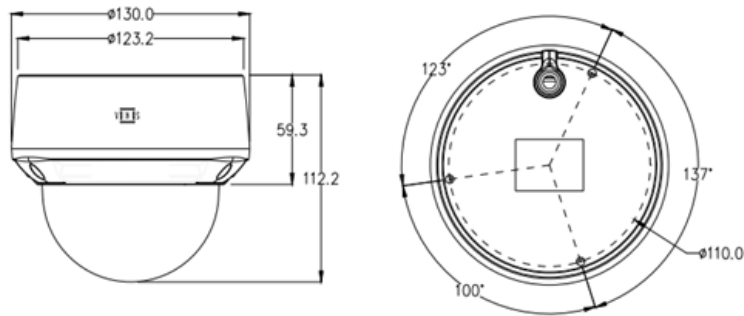

Storage	
Edge Storage	MicroSD, up to 256GB
Network Storage	ANR
General	
Power	DC 12V±25%, PoE (IEEE 802.3af) Power Consumption: Max 8.5W
Dimensions (φ x H)	φ130 x 112mm (φ5.12" x 4.41")
Weight	0.8 kg (1.76 lb)
Working Environment	-40°C ~ 55°C (-40°F ~ 131°F)
Operating Humidity	Less than 90% RH
Ingress Protection	IP67
Vandal Resistant	IK10
Product Details	
Part Code	PD4X5R4VTC
Description	Professional Series, Dome, 4MP(2592 x 1520:25/30fps), Motorized Zoom Lens(2.7~13.5mm), VIR Range up to 40m, Audio I/O, Alarm I/O, Micro SD Card Slot, 120db WDR, DC12V/PoE(802.3af), IP67, Built-in AI Function

DIMENSIONS

ACCESSORIES

Wall Mount Bracket Model No.: VN-DWM02	Wall Mount Bracket Model No.: VN-DWM01	Bracket Mount Adaptor Model No.: VN-DBM07
Junction Box Model No.: VN-JB09	Pendent Mount Bracket Model No.: CBK402	Pole Mount Bracket Model No.: VN-PM01