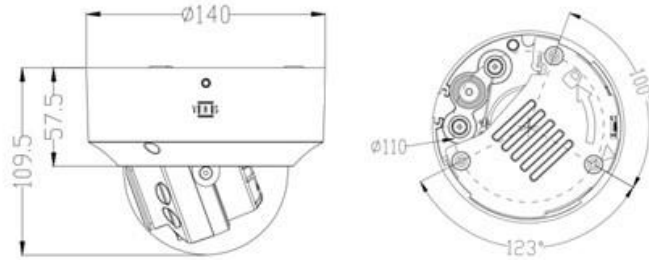

Storage		
Edge Storage	MicroSD, up to 256GB	
Network Storage	ANR	
General		
Power	DC 12V±25%, PoE (IEEE 802.3af)	Power Consumption: Max 8W
Dimensions (φ x H)	φ140 × 110 mm (φ5.51" × 4.33")	
Weight	0.73 kg (1.61 lb)	
Working Environment	-40°C ~ 55°C (-40°F ~ 131°F)	
Operating Humidity	Less than 90% RH	
Ingress Protection	IP67	
Vandal Resistant	IK10	
Product Details		
Part Code	PD4X5R4VTC2	
Description	Professional Series, Dome, 4MP(2592 x 1520:25/30fps), Motorized Zoom Lens(2.7~13.5mm), VIR Range up to 40m, Audio I/O, Alarm I/O, Micro SD Card Slot, 120db WDR, DC12V/PoE(802.3af), IP67, Built-in AI Function	

DIMENSIONS

ACCESSORIES

Wall Mount Bracket Model No.: VN-DWM02	Wall Mount Bracket Model No.: VN-DWM01	Bracket Mount Adaptor Model No.: VN-DBM07
Corner Mount Bracket Model No.: VN-CM02	Pendent Mount Bracket Model No.: CBK402	Pole Mount Bracket Model No.: VN-PM01