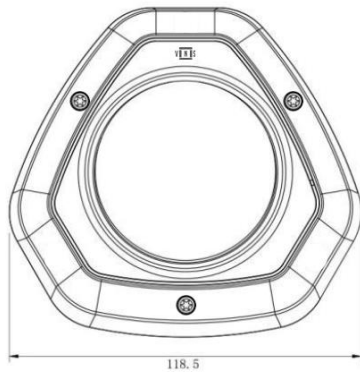

8MP FIXED LENS VIR MINI DOME

3840 X 2160:30FPS, 2.8/4MM LENS, 265+ VCOM/H.265, TRUE WDR, TRIPLE STREAM

META Series

KEY FEATURES

- 8 Megapixel Resolution
- 3840 x 2160:30fps
- Fixed Lens 2.8/4mm
- 265+ Vcom/H.265/H.264/MJPEG
- 120db WDR
- Triple Streams
- Up to 30m (98 ft) VIR
- XLight
- ONVIF S, T, G & Q
- MicroSD Card Slot
- PoE(802.3af)
- Weatherproof IP67
- Vandal Resistant IK10

General	
Power	PoE (IEEE 802.3af)
Power Consumption:	Max 6.5W With IR On
Dimensions (φ x H)	118.5mmX65mm
Weight	500g (1.1 lbs)
Working Environment	-40°C ~ 60°C (-40°F ~ 140°F), Humidity: ≤95% RH (Non-condensing)
Ingress Protection	IP67
Product Details	
Part Code	MD8L1R3AC
Description	META Series, Dome, 8MP(3840 x 2160:25/30fps) Fixed 2.8mm Lens, VIR Range up to 30m Micro SD Card Slot, 120db WDR, DC12V/PoE(802.3af), IP67, IK10, Built-in Mic, Built-in AI Function
Part Code	MD8L3R3AC
Description	META Series, Dome, 8MP(3840 x 2160:25/30fps) Fixed 4.0mm Lens, VIR Range up to 30m Micro SD Card Slot, 120db WDR, DC12V/PoE(802.3af), IP67, IK10, Built-in Mic, Built-in AI Function

DIMENSIONS

ACCESSORIES

Pole Mount Bracket
Model No.: VN-MPM01

Corner Mount Bracket
Model No.: VN-MCM01

Wall Mount Bracket
Model No.: VN-MWM01