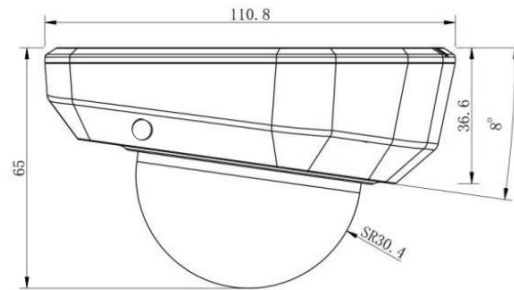

General	
Power	PoE (IEEE 802.3af)
Power Consumption:	Max 6.5W With IR On
Dimensions (φ x H)	118.5mmX65mm
Weight	500g (1.1 lbs)
Working Environment	-40°C ~ 60°C (-40°F ~ 140°F), Humidity: ≤95% RH (Non-condensing)
Ingress Protection	IP67
Product Details	
Part Code	MD8L1R3AC
Description	META Series, Dome, 8MP(3840 x 2160:25/30fps) Fixed 2.8mm Lens, VIR Range up to 30m Micro SD Card Slot, 120db WDR, DC12V/PoE(802.3af), IP67, IK10, Built-in Mic, Built-in AI Function
Part Code	MD8L3R3AC
Description	META Series, Dome, 8MP(3840 x 2160:25/30fps) Fixed 4.0mm Lens, VIR Range up to 30m Micro SD Card Slot, 120db WDR, DC12V/PoE(802.3af), IP67, IK10, Built-in Mic, Built-in AI Function

DIMENSIONS

ACCESSORIES