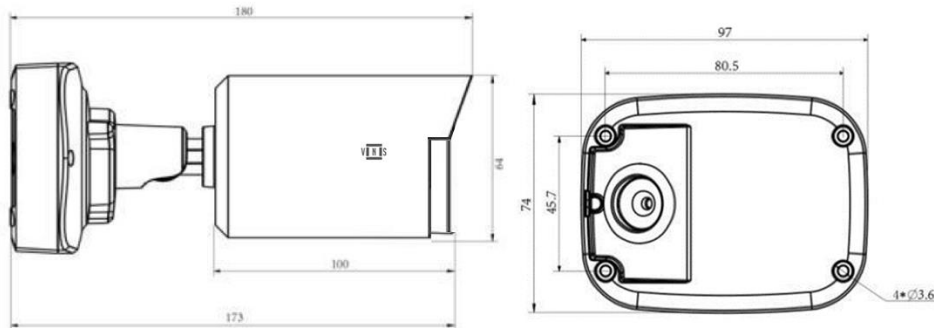

# 8MP FIXED LENS VIR MINI BULLET

3840 X 2160:30FPS, 2.8/4MM LENS, 265+ VCOM/H.265, TRUE WDR, TRIPLE STREAM

Smart Function	
Intelligent Detection	Region Entrance, Region Exiting, Advanced Motion Detection, Tamper Detection, Line Crossing, Loitering, Human Detection, People Counting, Object Left, Object Removed
General	
Power	PoE (IEEE 802.3af)
Power Consumption:	Max 6.6W With IR On
Ingress Protection	IP67
Vandal Resistant	IK10
Dimensions (W x H x L)	97mm x 74mm x 180mm (3.8" x 2.9" x 7.1")
Weight	610g (1.34lbs)
Working Environment	-40°C ~ 60°C (-40°F ~ 140°F), Humidity: ≤95% RH (Non-condensing)
Product Details	
Part Code	MB8L1R3C
Description	META Series, Bullet, 8MP(3840 x 2160:25/30fps) Fixed 2.8mm Lens, VIR Range up to 30m Micro SD Card Slot, 120db WDR, PoE(802.3af), IP67, Built-in AI Function
Part Code	MB8L3R3C
Description	META Series, Bullet, 8MP(3840 x 2160:25/30fps) Fixed 4.0mm Lens, VIR Range up to 30m Micro SD Card Slot, 120db WDR, PoE(802.3af), IP67, Built-in AI Function

## DIMENSIONS