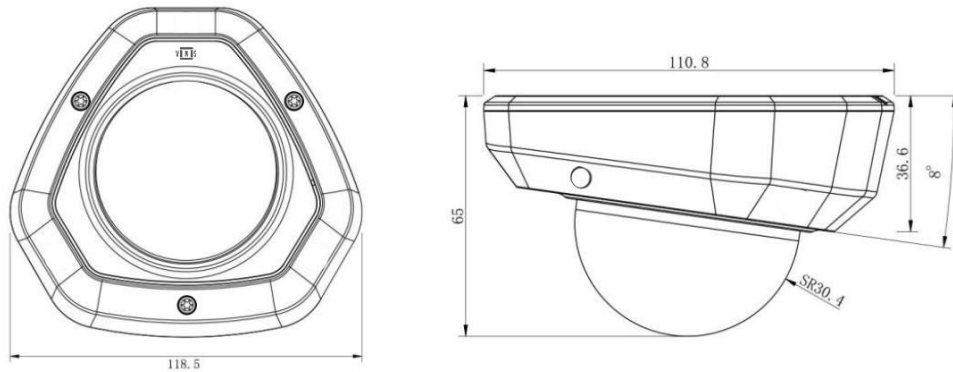

# 2MP FIXED LENS VIR MINI DOME

1920 X 1280:30FPS, 2.8/4MM LENS, 265+ VCOM/H.265, TRUE WDR, TRIPLE STREAM

META Series

## KEY FEATURES

- 2 Megapixel Resolution
- 1920 x 1080:30fps
- Fixed Lens 2.8/4mm
- 265+ Vcom/H.265/H.264/MJPEG
- 120db WDR
- Triple Streams
- Up to 30m (98 ft) VIR
- XLight
- ONVIF S, T, G & Q
- MicroSD Card Slot
- PoE(802.3af)
- Weatherproof IP67
- Vandal Resistant IK10

General	
Power	PoE (IEEE 802.3af)
Power Consumption:	Max 5W With IR On
Dimensions (φ x H)	118.5mmX65mm
Weight	500g (1.1 lbs)
Working Environment	-40°C ~ 60°C (-40°F ~ 140°F), Humidity: ≤95% RH (Non-condensing)
Ingress Protection	IP67
Vandal Resistance	IK10
Product Details	
Part Code	MD2L1R3AC
Description	META Series, Dome, 2MP(1920 x 1080:25/30fps) Fixed 2.8mm Lens, VIR Range up to 30m Micro SD Card Slot, 120db WDR, DC12V/PoE(802.3af), IP67, IK10, Built-in Mic, Built-in AI Function
Part Code	MD2L3R3AC
Description	META Series, Dome, 2MP(1920 x 1080:25/30fps) Fixed 4.0mm Lens, VIR Range up to 30m Micro SD Card Slot, 120db WDR, DC12V/PoE(802.3af), IP67, IK10, Built-in Mic, Built-in AI Function

## DIMENSIONS