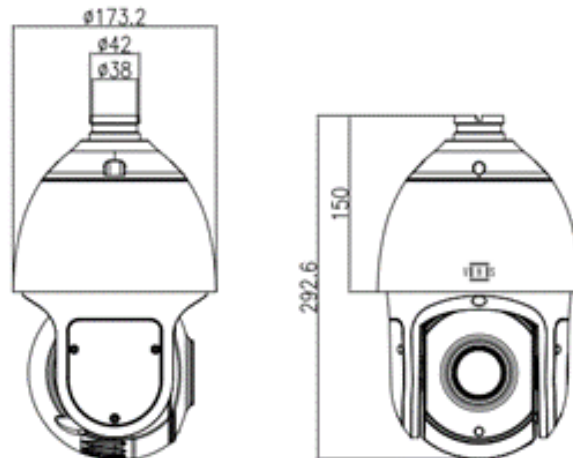

IP66

Onvif

WDR

Model No.	PPD2X25RXVTC
Sensor	1/2.8" 2.0 Megapixel, Progressive Scan, CMOS
Lens	5.0 ~ 125mm, AF Automatic Focusing and Motorized Zoom Lens
Digital Zoom	16x
Optical Zoom	25x
Shutter	Auto/Manual; Shutter Time: 1~ 1/100000s
Minimum Illumination	Colour: 0.001Lux (F1.5,AGC ON) 0Lux with IR
Iris	F1.5 ~ F3.5
Day/Night	IR-cut Filter with Auto Switch (ICR)
Digital Noise Reduction	2D/3D DNR
S/N	>55dB
IR Range	Up to 150m (492ft) VIR
Defog	Digital Defog Filter
WDR	120dB
<b>Video</b>	
Video Compression	265+ Vcom, H.265, H.264, MJPEG
H.264 Code Profile	Baseline Profile, Main Profile, High Profile
Frame Rate	Main Stream: 2MP(1920 x 1080),Max 30fps Sub Stream: D1 (720 x 576), Max 30fps Third Stream: D1 (720 x 576), Max 30fps
BLD	Supported
BLC	Supported
EIS	Supported
XLight	Supported
OSD	Up to 8 OSDs
Privacy Mask	Up to 24 areas
ROI	Up to 8 areas
Motion Detection	Up to 4 areas
<b>Smart</b>	
General Function	Watermark, IP Address Filtering, Tampering Alarm, Alarm input, Alarm output, Access Policy, ARP Protection, RTSP, Authentication, User Authentication
<b>Audio</b>	
Audio Compression	G.711
Two-way Audio	Supported
Suppression	Supported
Sampling Rate	8kHz
<b>Storage</b>	
Edge Storage	Micro SD, up to 256GB
Network Storage	NAS/SAN

## DIMENSIONS