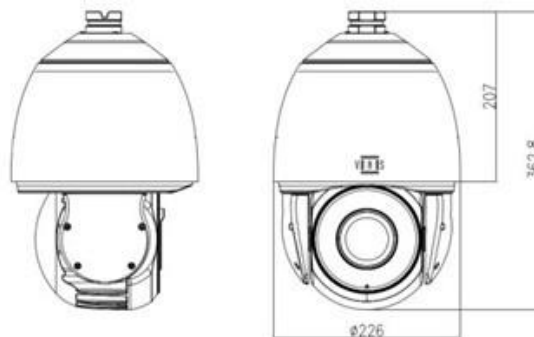

3MP 30X PTZ DOME CAMERA

2048X1536:30FPS, OUTDOOR, XLIGHT, IP66, 400M LASER VIR

Storage	
Edge Storage	Micro SD, up to 256GB
Network Storage	NAS/SAN
Network	
Protocols	IPv4, IGMP, ICMP, ARP, TCP, UDP, DHCP, PPPoE, RTP, RTSP, RTCP, DNS, DDNS, NTP, FTP, UPnP, HTTP, HTTPS, SMTP, 802.1x, SNMP, QoS
System Compatibility	ONVIF (Profile S, G, T) API
Pan & Tilt	
Pan Range	360° (Endless)
Pan Speed	0.1°/s ~ 240°/s Preset Speed: 300°/s
Tilt Range	-10° ~ 90° (Auto Reverse)
Tilt Speed	0.1° ~ 160°/s Preset Speed: 240°/s
Number of Preset	400
Patrol	6 Track, 12 Scan, 12 Tour (up to 32 presets per tour)
Home Position	Supported
Interface	
Audio I/O	Input: Impedance 35kΩ; Amplitude 2V [p-p] Output: Impedance 600Ω; Amplitude 2V [p-p]
Alarm I/O	7/2
Network	1 RJ45 10M/100M Base-TX Ethernet
General	
Power	AC24V/PoE+ (IEEE802.3at)
Power Consumption	25 ~ 40 W
Dimensions (∅ x H)	∅226 x 362.8 mm (∅8.9 x 14.28 inch)
Weight	5.2kg (11.46lb)
Temperature	-40 °C ~ 60 °C (-40 °F ~ 140 °F)
Operating Humidity	Less than 90% RH
Ingress Protection	IP66
Product Details	
Part Code	PPD3X30R4XLVTC
Description	Professional Series, PTZ Dome, 3MP(2048 x 1536:25/30fps), 30x Optical Zoom Lens(4.5~135mm), VIR Laser Range up to 400m, Audio I/O, Alarm I/O, Micro SD Card Slot, 120db WDR, AC24V/Hi-POE(802.3bt), IP66

DIMENSIONS