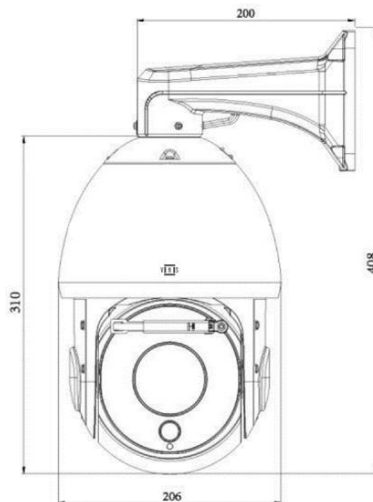

Pan & Tilt	
Pan Range	360° (Endless)
Pan Speed	0.1°/s ~ 74°/s Preset Speed: 300°/s
Tilt Range	-20° ~ 90° (Auto Reverse)
Tilt Speed	0.1° ~ 74°/s Preset Speed: 240°/s
Number of Preset	300
Patrol	Preset Patrol, Route Patrol, Recorded Patrol
Home Position	Supported
Interface	
Audio I/O	Input: Impedance 1kΩ; Amplitude 2V [p-p] Output: Impedance 600Ω; Amplitude 2V [p-p]
Alarm I/O	4/2
Serial	1 RS485
Network	1 RJ45 10M/100M Base-TX Ethernet Network
Wiper	Supported
Interface	
Audio Compression	G.711
Suppression	Supported
Sampling Rate	8kHz
General	
Power	PoE (802.3at) / AC 24V/3A±10%
Power Consumption:	12W MAX / 23W MAX (With IR on)
Dimensions (Ø x H)	Φ206mm x 310mm
Weight	4.0kg (8.82lb)
Working Environment	-40°C ~ 60°C (-40°F ~ 158°F), Humidity: ≤95% RH (Non-condensing)
Ingress Protection	IP67
Product Details	
Part Code	MPD8X36RX3VTCW
Description	META Series, PTZ Dome, 8MP(3840x2160:25/30FPS), 36X Optical Zoom Lens(5.7~205.2mm), VIR Range upto 300M, Audio I/O, Alarm I/O, Micro SD Card Slot, 120db WDR, AC24V/Hi-POE(802.3at), IP67, Wiper

DIMENSIONS