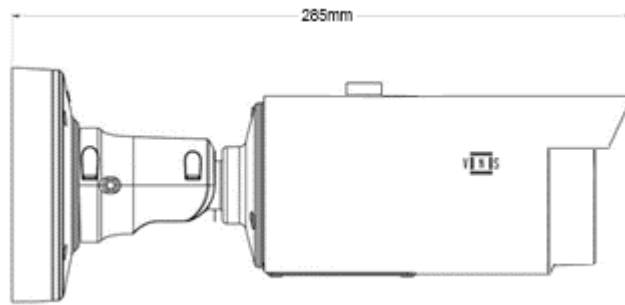

Smart Function	
Intelligent Detection	Region Entrance, Region Exiting, Advanced Motion Detection, Tamper Detection, Line Crossing, Loitering, Object Left, Object Removed People Counting & Report
General	
Power	PoE (802.3af) / DC12V ± 10%
Power Consumption:	Max 13W With IR On
Dimensions (H x W x L)	134mm x 126mm x 285mm
Weight	1080g (2.38lb)
Ingress Protection	IP67
Working Environment	-40°C ~ 60°C (-40°F ~ 140°F), Humidity: ≤95% RH (Non-condensing)
Product Details	
Part Code	MB2X5R6VTC
Description	META Series, Bullet, 2MP(1920 x 1080:25/30fps), Motorized Zoom Lens(2.7~13.5mm), VIR Range up to 60m, Audio I/O, Alarm I/O, Micro SD Card Slot, 120db WDR, DC12V/PoE(802.3af), IP67, Built-in AI Function

DIMENSIONS

ACCESSORIES

Pole Mount Bracket Model No.: VN-MPM01	Corner Mount Bracket Model No.: VN-MCM01	Wall Mount Bracket Model No.: VN-MJB01