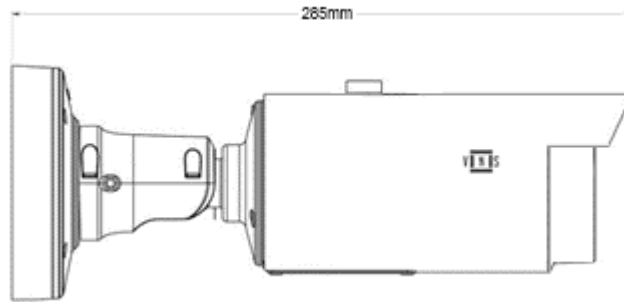

Smart Function	
Intelligent Detection	Region Entrance, Region Exiting, Advanced Motion Detection, Tamper Detection, Line Crossing, Loitering, Object Left, Object Removed People Counting & Report
General	
Power	PoE (802.3af) / DC12V ± 10%
Power Consumption:	Max 11W With IR On
Dimensions (H x W x L)	134mm x 126mm x 285mm
Weight	1080g (2.38lb)
Ingress Protection	IP67
Working Environment	-40°C ~ 60°C (-40°F ~ 140°F), Humidity: ≤95% RH (Non-condensing)
Product Details	
Part Code	MB8X5R6VTC
Description	META Series, Bullet, 8MP(3840 x 2160:25/30fps), Motorized Zoom Lens (2.7~13.5mm), VIR Range up to 60m, Audio I/O, Alarm I/O, Micro SD Card Slot, 120db WDR, DC12V/PoE(802.3af), IP67, Built-in AI Function

DIMENSIONS

ACCESSORIES

Pole Mount Bracket Model No.: VN-MPM01	Corner Mount Bracket Model No.: VN-MCM01	Wall Mount Bracket Model No.: VN-MJB01