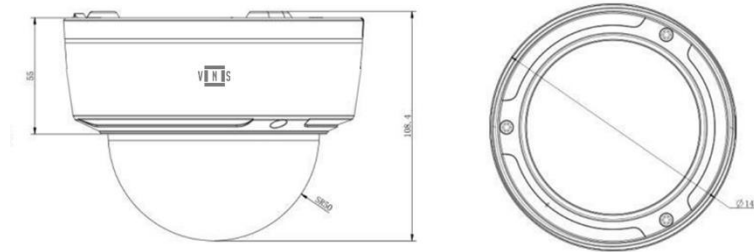

2MP 5X MOTORIZED LENS VIR DOME

1920 X 1080:30FPS, 2.7~13.5MM LENS, 265+ VCOM/H.265, TRUE WDR, TRIPLE STREAM

General	
Power	PoE (802.3af) / DC12V ± 10%
Power Consumption:	Max 8W With IR On
Dimensions (Φ x H)	Φ143mm x 108.4mm
Weight	1100g (2.43lb)
Ingress Protection	IP67
Vandal Resistance	IK10
Working Environment	-40°C ~ 60°C (-40°F ~ 140°F), Humidity: ≤95% RH (Non-condensing)
Product Details	
Part Code	MD2X5R5AVTC
Description	META Series, Dome, 2MP(1920 x 1080:25/30fps), Motorized Zoom Lens(2.7~13.5mm), VIR Range up to 50m, Audio I/O, Alarm I/O, Micro SD Card Slot, 120db WDR, DC12V/PoE(802.3af), IP67, IK10, Built-in Mic, Built-in AI Function

DIMENSIONS

ACCESSORIES

<p>Pole Mount Bracket Model No.: VN-MPM01</p> 	<p>Corner Mount Bracket Model No.: VN-MCM01</p> 	<p>Wall Mount Bracket Model No.: VN-MWM02</p> 
---	---	---

Video Network Security

1950 W. Corporate Way PMB 95972, Anaheim, California 92801, United States of America.