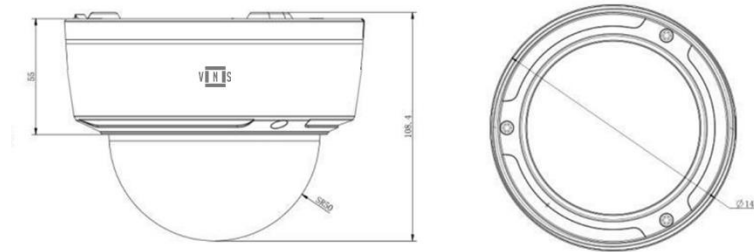

General	
Power	PoE (802.3af) / DC12V ± 10%
Power Consumption:	Max 8W With IR On
Dimensions (Φ x H)	Φ143mm x 108.4mm
Weight	1100g (2.43lb)
Ingress Protection	IP67
Vandal Resistance	IK10
Working Environment	-40°C ~ 60°C (-40°F ~ 140°F), Humidity: ≤95% RH (Non-condensing)
Product Details	
Part Code	MD5X5R5AVTC
Description	META Series, Dome, 5MP(2592 x 1944:25/30fps), Motorized Zoom Lens(2.7~13.5mm), VIR Range up to 50m, Audio I/O, Alarm I/O, Micro SD Card Slot, 120db WDR, DC12V/PoE(802.3af), IP67, IK10, Built-in Mic, Built-in AI Function

DIMENSIONS

ACCESSORIES

Pole Mount Bracket Model No.: VN-MPM01	Corner Mount Bracket Model No.: VN-MCM01	Wall Mount Bracket Model No.: VN-MWM02