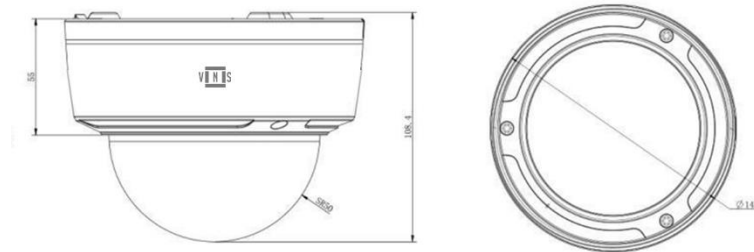

## KEY FEATURES

- 8 Megapixel Resolution
- 3840 x 2160:30fps
- Fixed Lens 2.7~13.5mm
- 265+ Vcom/H.265/H.264/MJPEG
- 120db WDR
- Triple Streams
- Up to 50m (164 ft) VIR
- XLight Technology
- Alarm I/O
- Audio I/O
- Built-in Microphone
- ONVIF S, T, G & Q
- MicroSD Card Slot
- PoE(802.3af)
- DC12V ±10%
- Weatherproof IP67
- Vandal Resistant IK10

General	
Power	PoE (802.3af) / DC12V ± 10%
Power Consumption:	Max 8.6W With IR On
Dimensions (Φ x H)	Φ143mm x 108.4mm
Weight	1100g (2.43lb)
Ingress Protection	IP67
Vandal Resistance	IK10
Working Environment	-40°C ~ 60°C (-40°F ~ 140°F), Humidity: ≤95% RH (Non-condensing)
Product Details	
Part Code	MD8X5R5AVTC
Description	META Series, Dome, 8MP(3840 x 2160:25/30fps), Motorized Zoom Lens(2.7~13.5mm), VIR Range up to 50m, Audio I/O, Alarm I/O, Micro SD Card Slot, 120db WDR, DC12V/PoE(802.3af), IP67, IK10, Built-in Mic, Built-in AI Function

## DIMENSIONS