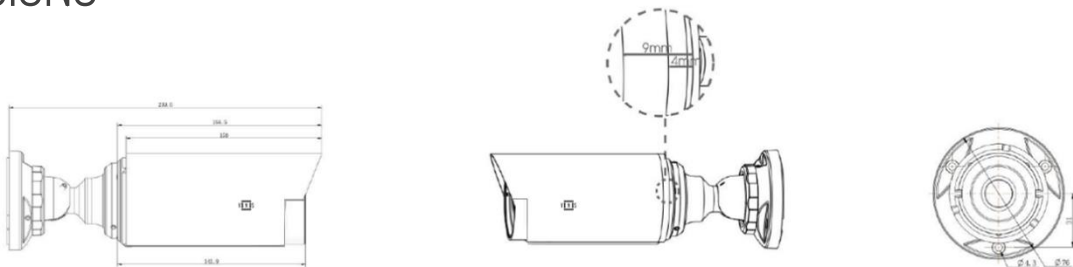

Smart Function	
LPR Speed	200km/h
Recognition Accuracy	>95%
Database	Up to 1000 records inside the camera
Coverage	4 Zone (Simultaneous)
General	
Power	PoE (802.3af) / DC12V ± 10%
Power Consumption:	Max 13W With IR On
Dimensions (Φ x L)	Φ76mm x 239.5mm
Weight	1080g (2.38lb)
Ingress Protection	IP67
Vandal Resistant	IK10
Working Environment	-40°C ~ 60°C (-40°F ~ 140°F), Humidity: ≤95% RH (Non-condensing)
Product Details	
Part Code	SB2X5R5VTCLP
Description	Super AI Series, Bullet, 2MP(1920 x 1080:25/30fps), Motorized Zoom Lens(2.7~13.5mm), VIR Range up to 50m, Audio I/O, Alarm I/O, Micro SD Card Slot, 120db WDR, DC12V/PoE(802.3af), IP67, Built-in LPR & AI Function

DIMENSIONS

ACCESSORIES

Pole Mount Bracket Model No.: VN-MPM01	Corner Mount Bracket Model No.: VN-MCM01	Wall Mount Bracket Model No.: VN-MJB02