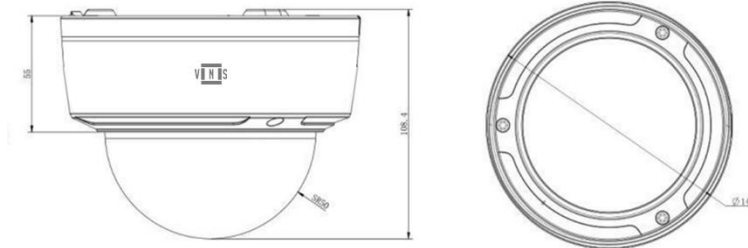

2MP 5X ZOOM LENS LPR DOME

1920 X 1080:30FPS, 2.7~13.5MM LENS, 265+ VCOM/H.265, TRUE WDR, TRIPLE STREAM

Smart Function	
LPR Speed	200km/h
Recognition Accuracy	>95%
Database	Up to 1000 records inside the camera
Coverage	4 Zone (Simultaneous)
General	
Power	PoE (802.3af) / DC12V ± 10%
Power Consumption:	Max 11W With IR On
Dimensions (Φ x L)	Φ143mm x 108.4mm
Weight	1100g (2.43lb)
Ingress Protection	IP67
Vandal Resistant	IK10
Working Environment	-40°C ~ 60°C (-40°F ~ 140°F), Humidity: ≤95% RH (Non-condensing)
Product Details	
Part Code	SD2X5R5VTCLP
Description	Super AI Series, Dome, 2MP(1920 x 1080:25/30fps), Motorized Zoom Lens(2.7~13.5mm), VIR Range up to 50m, Audio I/O, Alarm I/O, Micro SD Card Slot, 120db WDR, DC12V/PoE(802.3af), IP67, IK10, Built-in LPR & AI Function

DIMENSIONS

ACCESSORIES

Pole Mount Bracket Model No.: VN-MPM01	Corner Mount Bracket Model No.: VN-MCM01	Wall Mount Bracket Model No: VN-MWM02

Video Network Security

1950 W. Corporate Way PMB 95972, Anaheim, California 92801, United States of America.

Email: sales@vnsec.us Web: www.vnsec.us

©2022 Video Network Security Ltd. All rights reserved.

*Product specifications, shape and availability are subject to change without notice.