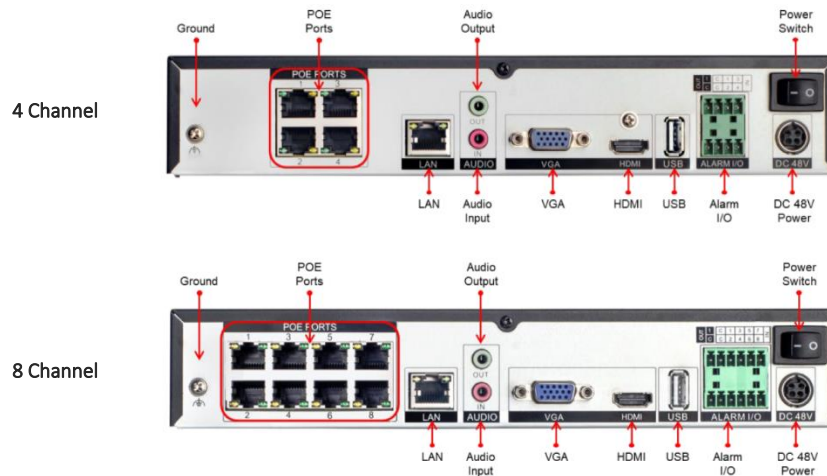

General	
Power Supply	DC48V / 1.25A
Power Consumption	< 15 W (without HDD)
Working Environment	-10 °C ~ 50 °C (14 °F ~ 122 °F)
Humidity	10% ~ 90% RH (Non-condensing)
Dimensions (W x D x H)	255 x 237 x 47.5 mm (10.04 x 9.33 x 1.87 inch)
Weight (without HDD)	1 kg (2.2 lb) without HDD
Product Details	
Part Code	PN0401KP04
Description	Professional Series, 4 Channel, 1 SATA Interface(12TB Max Support), 40Mbps Input, 40Mbps Output, 1HDMI 4K Output, 1VGA, Audio I/O, Alarm I/O, 1x RJ45, DC48V, 4 PoE Ports
Part Code	PN0801KP08
Description	Professional Series, 8 Channel, 1 SATA Interface(12TB Max Support), 56Mbps Input, 56Mbps Output, 1HDMI 4K Output, 1VGA, Audio I/O, Alarm I/O, 1x RJ45, DC48V 8 PoE Ports

REAR PANEL