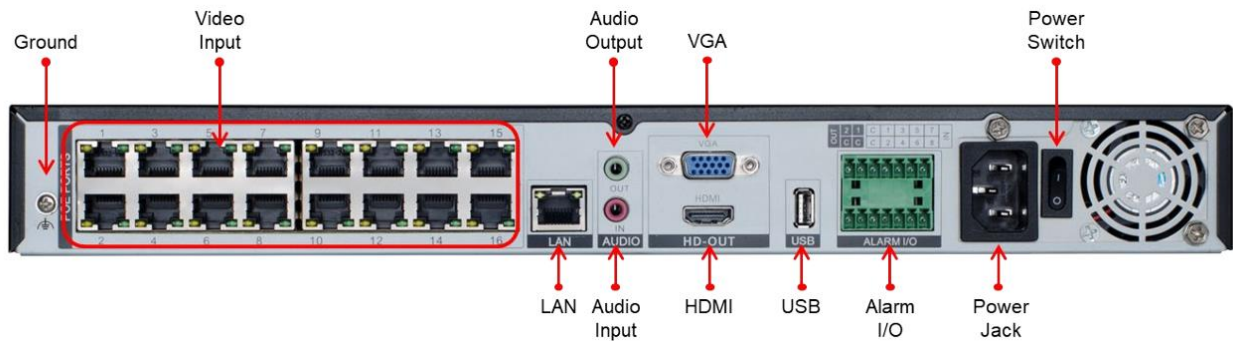

General	
Power Supply	AC100 ~ 240V
Power Consumption	< 15 W (without HDD)
Working Environment	-10 °C ~ 50 °C (14 °F ~ 122 °F)
Humidity	10% ~ 90% RH (Non-condensing)
Dimensions (W x D x H)	372 x 310.5 x 46.5 mm (16.65 x 12.2 x 2.2 inch)
Weight (without HDD)	2.75 kg (6.05 lb) without HDD
Product Details	
Part Code	PN1602KP16
Description	Professional Series, 16 Channel, 2 SATA Interface(12TB Each Slot Support), 112Mbps Input, 112Mbps Output, 1HDMI 4K Output, 1VGA, Audio I/O, Alarm I/O, 1x RJ45, AC100 - 240V, 16 PoE Ports

REAR PANEL

DIMENSIONS