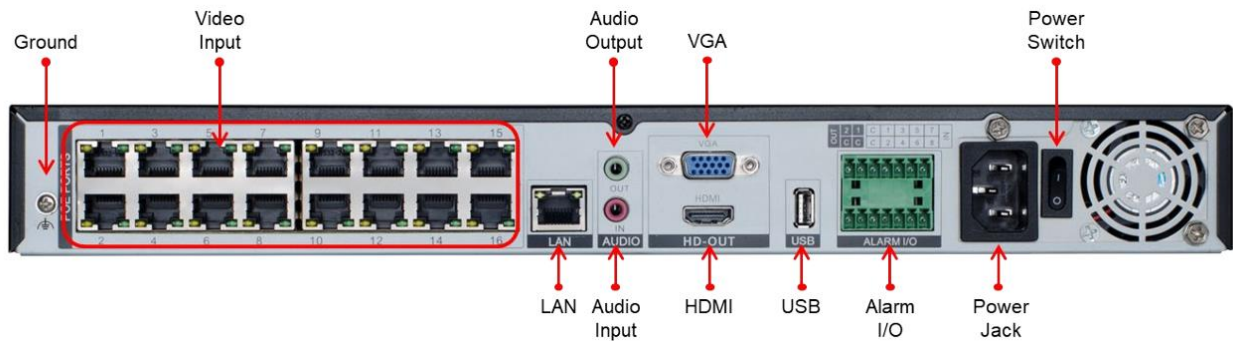

General	
Power Supply	AC100 ~ 240V
Power Consumption	< 15 W (without HDD)
Working Environment	-10 °C ~ 50 °C (14 °F ~ 122 °F)
Humidity	10% ~ 90% RH (Non-condensing)
Dimensions (W x D x H)	372 x 310.5 x 46.5 mm (16.65 x 12.2 x 2.2 inch)
Weight (without HDD)	2.75 kg (6.05 lb) without HDD
Product Details	
Part Code	PN3202KP16
Description	Professional Series, 32 Channel, 2 SATA Interface(12TB Each Slot Support), 160Mbps Input, 80Mbps Output, 1HDMI 4K Output, 1VGA, Audio I/O, Alarm I/O, 1x RJ45, AC100-240V, 16 PoE Ports

REAR PANEL