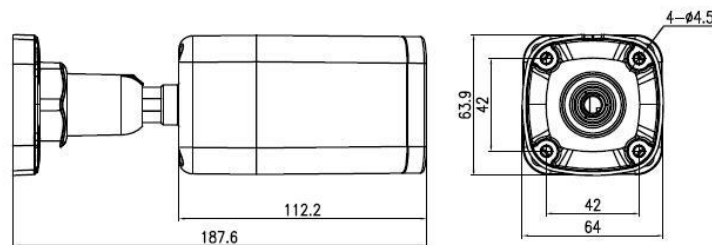

Storage	
Edge Storage	MicroSD, up to 256GB
Network Storage	ANR
General	
Power	DC 12V±25%, PoE (IEEE802.3af) Power Consumption: Max 8.5W
Dimensions (L x W x H)	187.6 x 64 x 64mm (7.39" x 2.52" x 2.52")
Weight	0.6 kg (1.32 lb)
Working Environment	-40°C ~ 55°C (-40°F ~ 131°F)
Operating Humidity	Less than 90% RH
Ingress Protection	IP67
Vandal Resistant	IK10
Product Details	
Part Code	PB2L1R3VTC
Description	Professional Series, Bullet, 2MP(1920 x 1080:25/30fps) Fixed 2.8mm Lens, VIR Range up to 30m, Audio I/O, Alarm I/O, Micro SD Card Slot, 120db WDR, DC12V/PoE(802.3af), IP67, Built-in AI Function
Part Code	PB2L3R3VTC
Description	Professional Series, Bullet, 2MP(1920 x 1080:25/30fps) Fixed 4.0mm Lens, VIR Range up to 30m, Audio I/O, Alarm I/O, Micro SD Card Slot, 120db WDR, DC12V/PoE(802.3af), IP67, Built-in AI Function

DIMENSIONS

ACCESSORIES